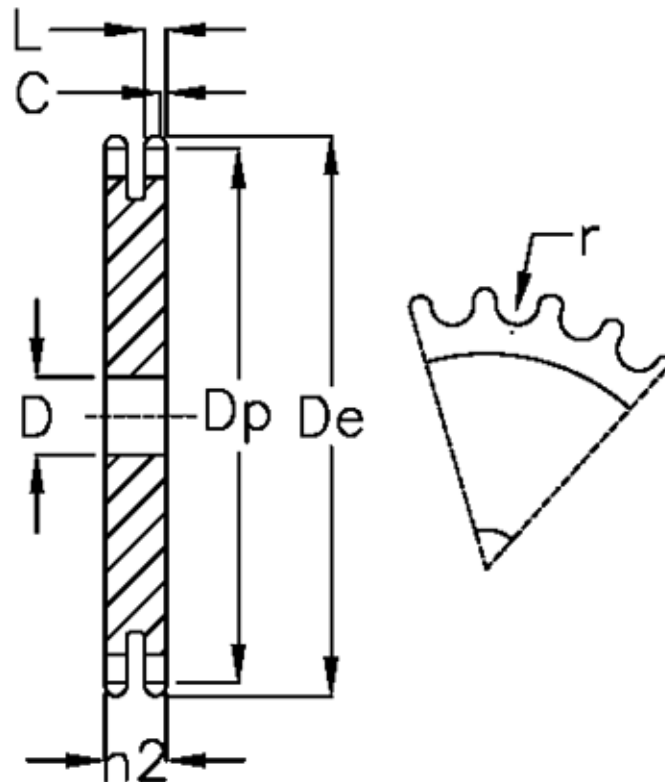

Article number: 616022007033

Description: Plate wheel 12 B-2 Z=33 duplex

## Measures

C	= 2
D	= 20
De	= 209.3
Dp	= 200.4
For chain size	= 3/4 x 7/16
For chain type	= 12 B-2
h2	= 30.3
L	= 10.8

Number of teeth	= 33
r	= 12.07